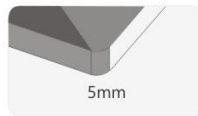

DVD WALL MOUNT

SP-02D

[**UNIVERSAL**]

[rated
8kg/17.6lbs]

Model	SP-02D
Glass size	285(W) x 380(L) mm
Back pillar length	220 mm
Glass thickness	5mm
Weight Capacity	8kg/17.6lbs
Cable management included	