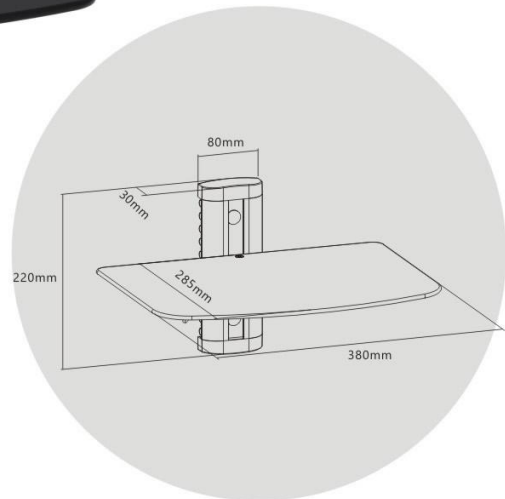

DVD WALL MOUNT

SP-02D

[**UNIVERSAL**]

[rated
8kg/17.6lbs]

Model	SP-02D
Glass size	285(W) x 380(L) mm
Back pillar length	220 mm
Glass thickness	5mm
Weight Capacity	8kg/17.6lbs
Cable management included	