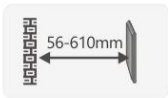

TV WALL MOUNT

SP-06S

[FULL-MOTION]

MOST
23"-42"
MAX.VESA 200x200

rated
35kg/77lbs

Model	SP-06S
Recommended Screen Size	23"-42"
VESA Standard	75x75 100x100 200x100 200x200
Max.VESA	200x200
Weight Capacity(screen)	35kg/77lbs
Mounting profile	56-610mm
Anti-theft	NO
Strength tested	4 times approved