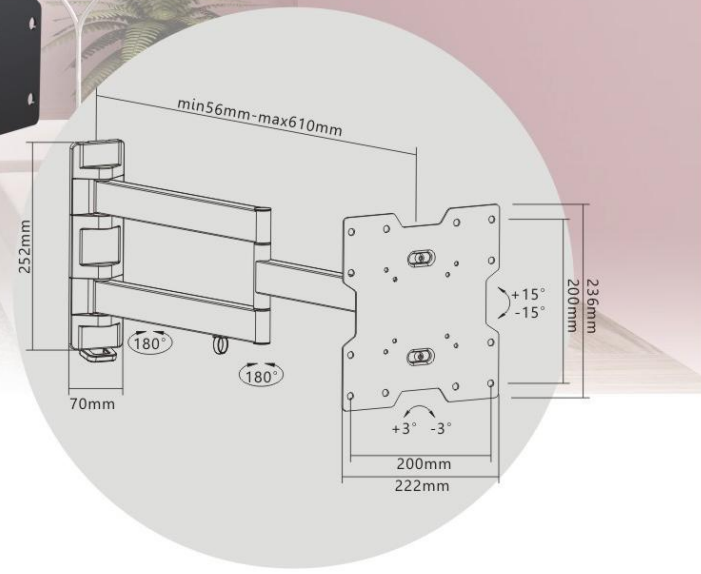

TV WALL MOUNT

SP-06S

[FULL-MOTION]

MOST
23"-42"
MAX.VESA 200x200

rated
35kg/77lbs

Model	SP-06S
Recommended Screen Size	23"-42"
VESA Standard	75x75 100x100 200x100 200x200
Max.VESA	200x200
Weight Capacity(screen)	35kg/77lbs
Mounting profile	56-610mm
Anti-theft	NO
Strength tested	4 times approved