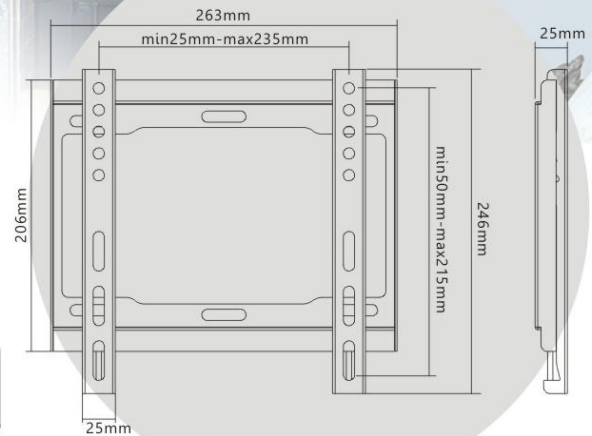

FIXED WALL MOUNT

SP-12S

FIXED [MOST **23"-42"** MAX.VESA 200x200] [**40kg/88lbs**]

Model	SP-12S
Recommended Screen Size	23"-42"
VESA Standard	75x75 100x100 200x100 200x200
Max.VESA	200x200
Weight Capacity(screen)	40kg/88lbs
Mounting profile	25mm
Anti-theft	NO
Strength tested	4 times approved