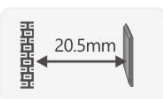

TILT WALL MOUNT

SP-18S

TILT

MOST
23"-42"
MAX.VESA 200x200

rated
35kg/77lbs

Model	SP-18S
Recommended Screen Size	23"-42"
VESA Standard	50x50 75x75 100x100 200x200
Max.VESA	200x200
Weight Capacity(screen)	35kg/77lbs
Mounting profile	20.5mm
Anti-theft	NO
Strength tested	4 times approved