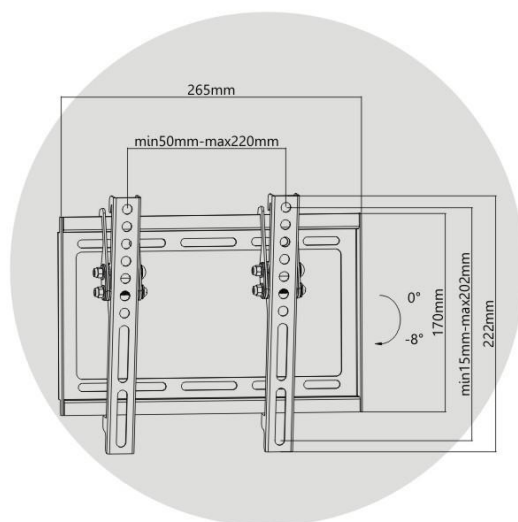

TILT WALL MOUNT

SP-18S

TILT

MOST
23"-42"
MAX.VESA 200x200

rated
35kg/77lbs

Model	SP-18S
Recommended Screen Size	23"-42"
VESA Standard	50x50 75x75 100x100 200x200
Max.VESA	200x200
Weight Capacity(screen)	35kg/77lbs
Mounting profile	20.5mm
Anti-theft	NO
Strength tested	4 times approved