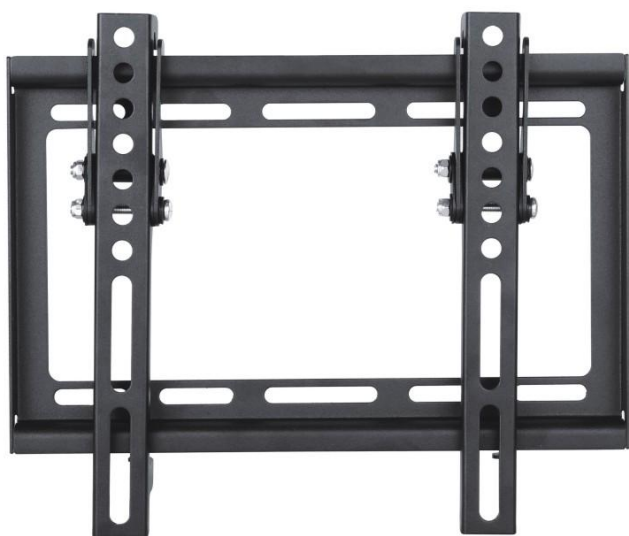

TILT WALL MOUNT

SP-18S

TILT

MOST
23"-42"
MAX.VESA 200x200

rated
35kg/77lbs

Model	SP-18S
Recommended Screen Size	23"-42"
VESA Standard	50x50 75x75 100x100 200x200
Max.VESA	200x200
Weight Capacity(screen)	35kg/77lbs
Mounting profile	20.5mm
Anti-theft	NO
Strength tested	4 times approved