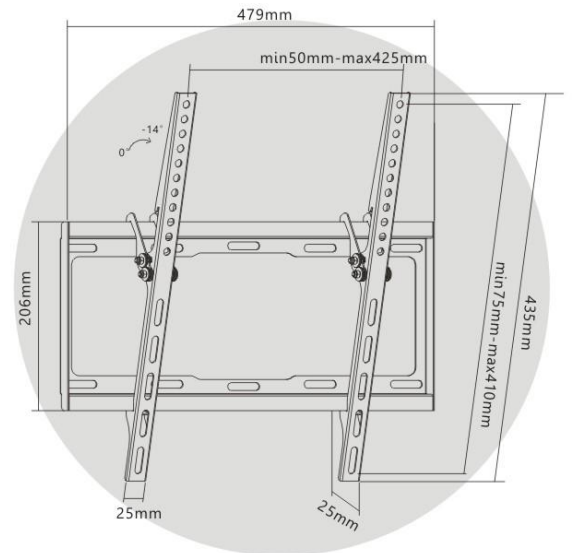

FIXED WALL MOUNT

SP-13S

FIXED MOST **32"-55"** MAX.VESA 400x400 **40kg/88lbs** rated

Model	SP-13S
Recommended Screen Size	32"-55"
VESA Standard	200x200 400x200 300x300 400x400
Max.VESA	400x400
Weight Capacity(screen)	40kg/88lbs
Mounting profile	25mm
Anti-theft	NO
Strength tested	4 times approved