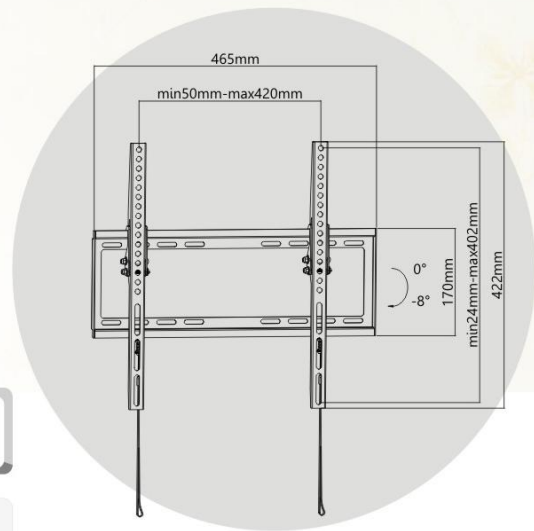

TILT WALL MOUNT

SP-17S

TILT

MOST
32"-55"
MAX.VESA 400x400

rated
35kg/77lbs

Model	SP-17S
Recommended Screen Size	32"-55"
VESA Standard	200x200 400x200 300x300 400x400
Max.VESA	400x400
Weight Capacity(screen)	35kg/77lbs
Mounting profile	20.5mm
Anti-theft	NO
Strength tested	4 times approved