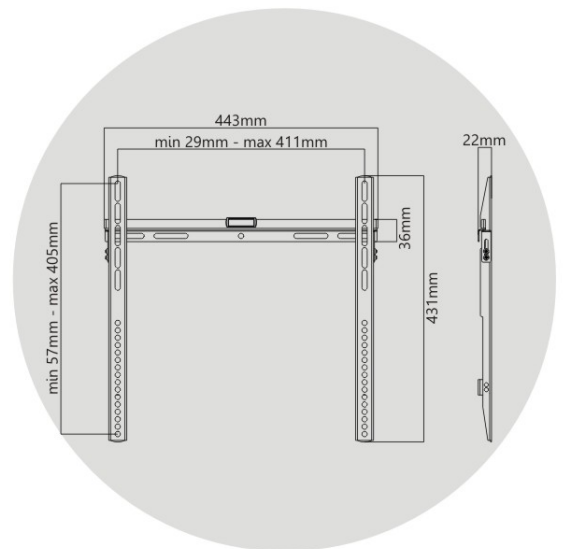

FIXED WALL MOUNT

SP-08S

[FIXED] **[MOST 32"-55"]** **[rated 40kg/88lbs]**
MAX.VESA 400x400

Model	SP-08S
Recommended Screen Size	32"-55"
VESA Standard	200x200 400x200 300x300 400x400
Max.VESA	400x400
Weight Capacity(screen)	40kg/88lbs
Mounting profile	22mm
Anti-theft	NO
Strength tested	4 times approved