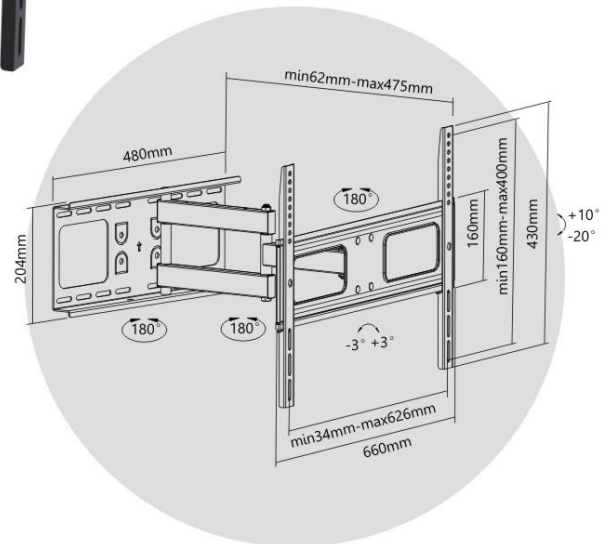

SP-14S

[FULL-MOTION] **[MOST 37" - 70"]** **[rated 50kg/110lbs]**
MAX.VESA 600x400

Model	SP-14S
Recommended Screen Size	37" - 70"
VESA Standard	200x200 400x200 300x300 400x400 600x400
Max.VESA	600x400
Weight Capacity(screen)	50kg/110lbs
Mounting profile	62mm-475mm
Anti-theft	NO
Strength tested	3 times approved