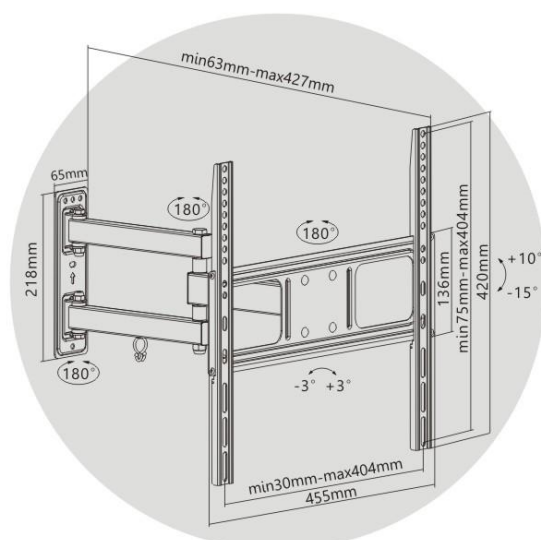

TV WALL MOUNT

SP-19S

FULL-MOTION MOST **32"-55"** **35kg/77lbs**

- VESA Compatible: 200x200 300x300 400x200 400x400
- 63-427mm
- +3° ~ -3°
- +10° ~ -15°
- +90° ~ -90°
- Cable Management
- Direction Indicator
- Curved TV

Model	SP-19S
Recommended Screen Size	32"-55"
VESA Standard	200x200 400x200 300x300 400x400
Max.VESA	400x400
Weight Capacity(screen)	35kgs/77lbs
Mounting profile	63mm-427mm
Anti-theft	NO
Strength tested	2 times approved