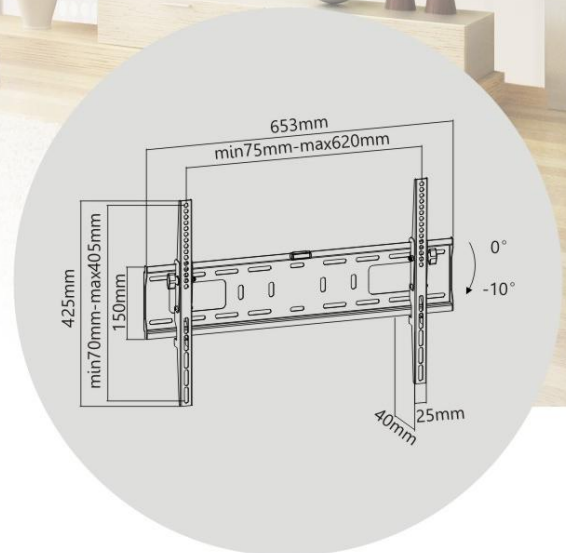

TILT WALL MOUNT

SP-09S

TILT

37"-70"
MOST
MAX.VESA 600x400

rated
75kg/165lbs

Model	SP-09S
Recommended Screen Size	37"-70"
VESA Standard	200x200 400x200 300x300 400x400 600x400
Max.VESA	600x400
Weight Capacity(screen)	75kgs/165lbs
Mounting profile	40mm
Anti-theft	NO